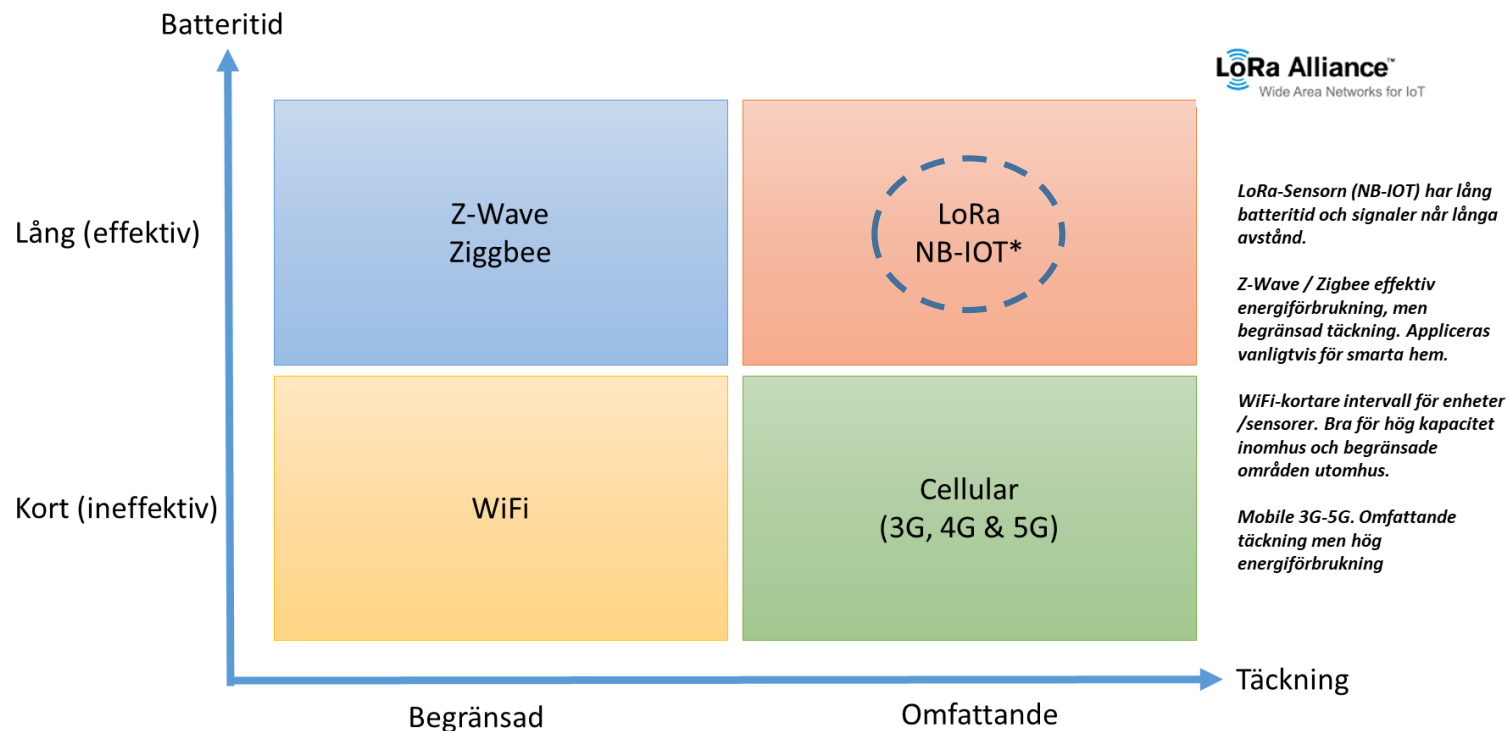

## Välj max två...

Låg energiförbrukning

Lång Räckvidd

Hög bandbredd

\* NB-IOT (and LTE-M) is often the chosen method of the mobile operators, but it is not license free as the LoRa technology  
Note: Cellular and WiFi have higher data capacity, which is not needed for sensor data transmissions (low amount of data)