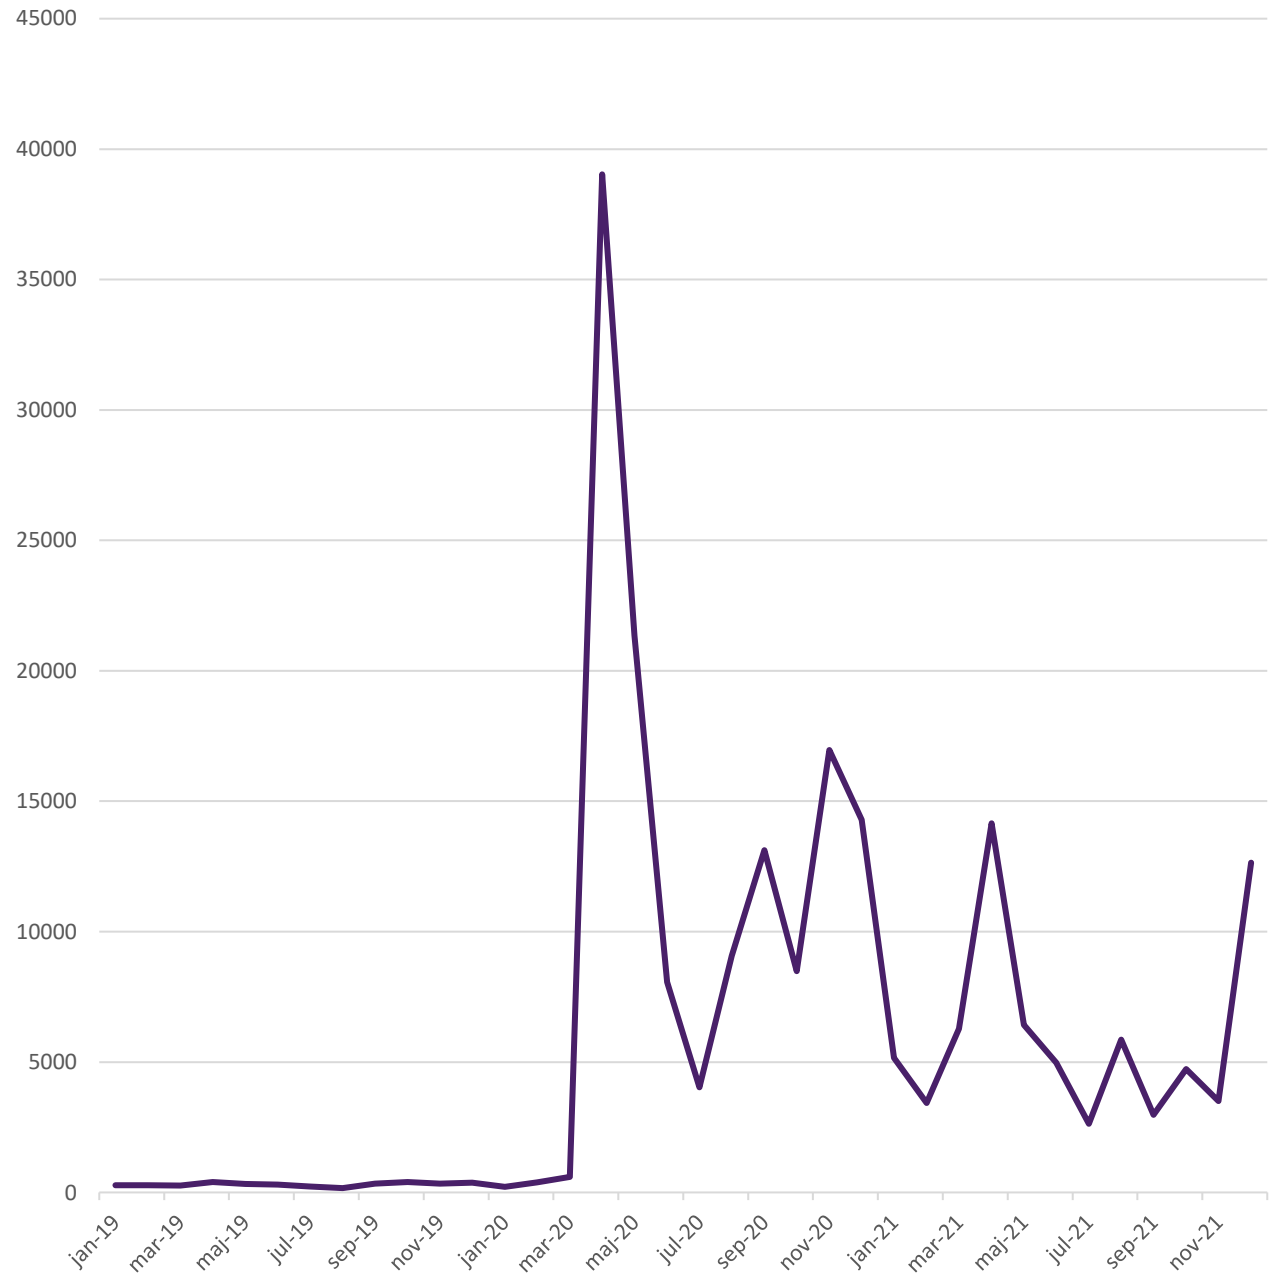

Mars 2020

Vecka	Må	Ti	On	To	Fr	Lö	Sö
9							1
10	2	3	4	5	6	7	8
11	9	10	11	12	13	14	15
12	~~16~~	17	18	19	20	21	22
13	23	24	25	26	27	28	29
14	30	31					

April 2020

Vecka	Må	Ti	On	To	Fr	Lö	Sö
14			1	2	3	4	5
15	6	7	8	9	10	11	12
16	13	14	15	16	17	18	19
17	20	21	22	23	24	25	26
18	27	28	29	30			

Utbetalningsbeslut